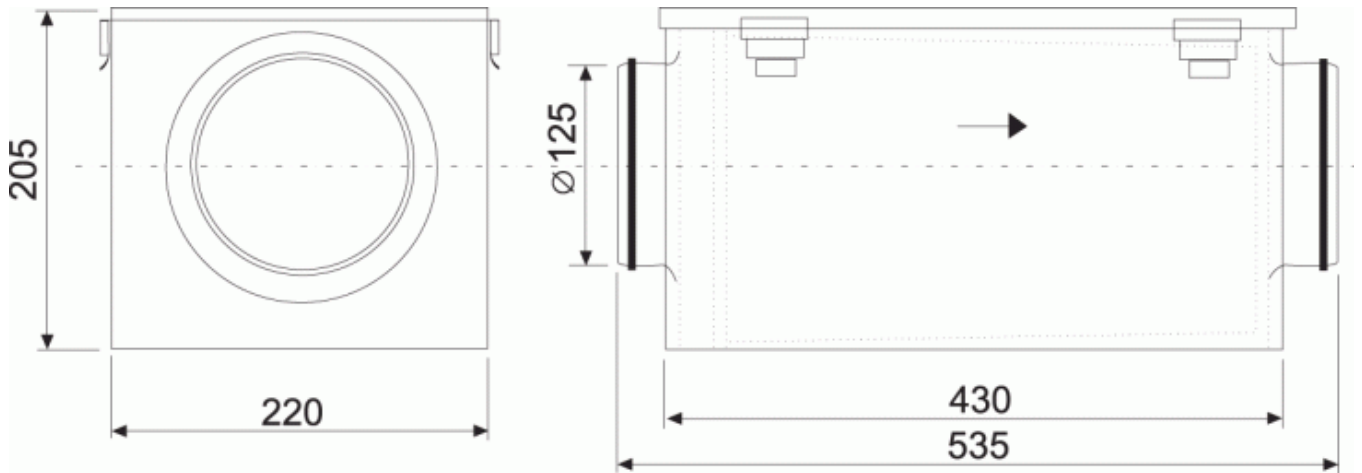

FLF 125

Description

Filterbox FLF is made from pre-galvanized steel. FLF can be delivered with three different filter classes G4, F5, F7.

Technical data

Parameter	value	Unit
Length	535	mm
Width	220	mm
Height	205	mm

Pressure drop

Dimensions

Accessories

Accessories

FLF 125 Filter